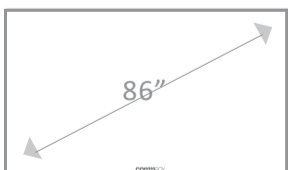

G-TOUCH

WWW.GOODSON.COM.AU

Class Room - Board Room - Conference

SMART 86

**COLABORATE WITH
G-TOUCH SMART 86" DISPLAY
IN STOCK AND AVAILABLE
FOR DELIVERY**

SPECIFICATIONS - G-TOUCH 86

Resolution	UD 3840x2160 @60Hz
Brightness	350cd / m2
Glass	Anti-glare
Viewing Angle	178°
Response Time	8ms
Operating Humidity	10- 90%
Operating Conditions	0C to 40C
Power Requirements	AC 100 to 240V, 50/60Hz
Power Max	500W
Power Standby	<0.5W
Touch	20 points, 1mm
Touch Technology	PCAP
Android	8.0, 4GB RAM, 32GB Storage
VESA	800 x 600, M8
Speakers	10W x 2 + 15W Sub
Input/Output	OPS PC Slot, VGA In, 3 x HDMI In, 1 x HDMI Out, 1 x AV In, 1 x Audio In, 1 x Audio Out, Optical In, 2 x USB Touch, 3 x USB 2.0, 3 x USB 3.0, Ethernet, RS232"

Screen Dimensions	1962 (W) x 1136 (H) x 85 (D)mm
Weight	71.5kg
Packed Dimensions	2166 (W) x 1336 (H) x 280 (D)mm
Pcked Weight	93.5kg"

Accessories	Remote (w\Batteries), HDMI Cable, Slot-in WIFI module, USB touch cable, 2 x Active Stylus Pen w/ charging box, power cord & wall bracket.
-------------	---